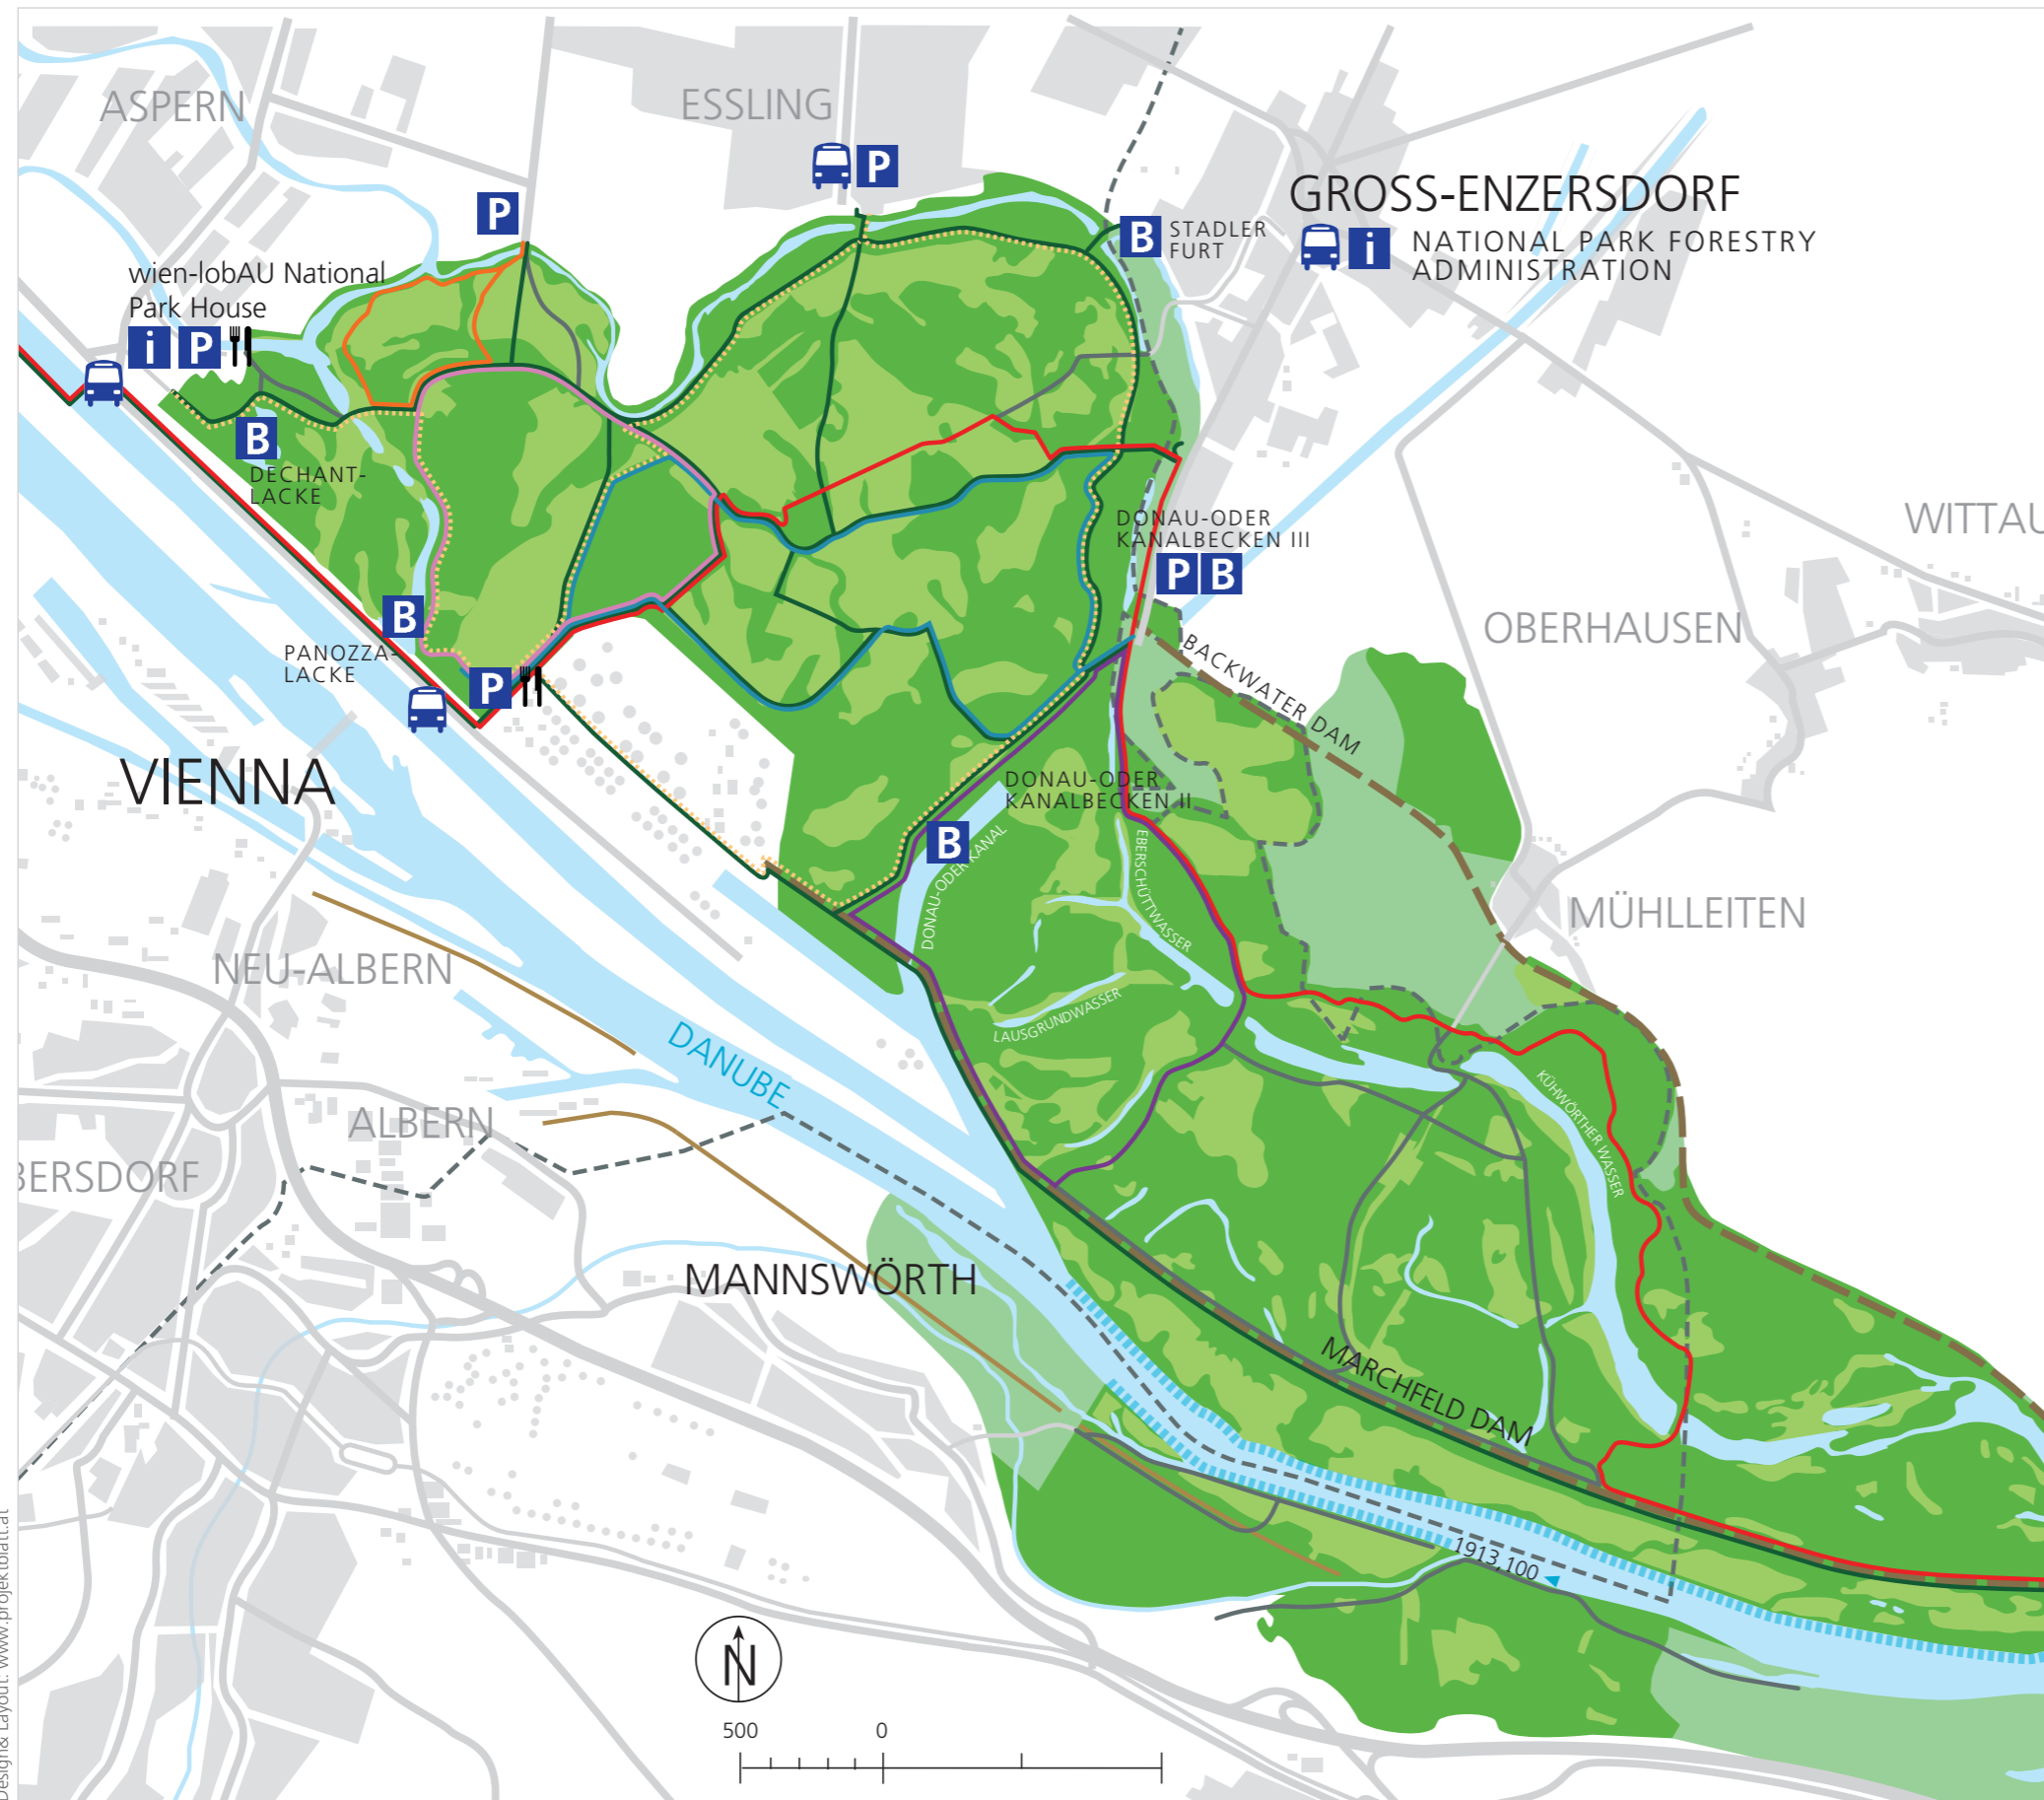

# MAP OF TRAILS LOBAU

Design& Layout: www.projektblatt.at