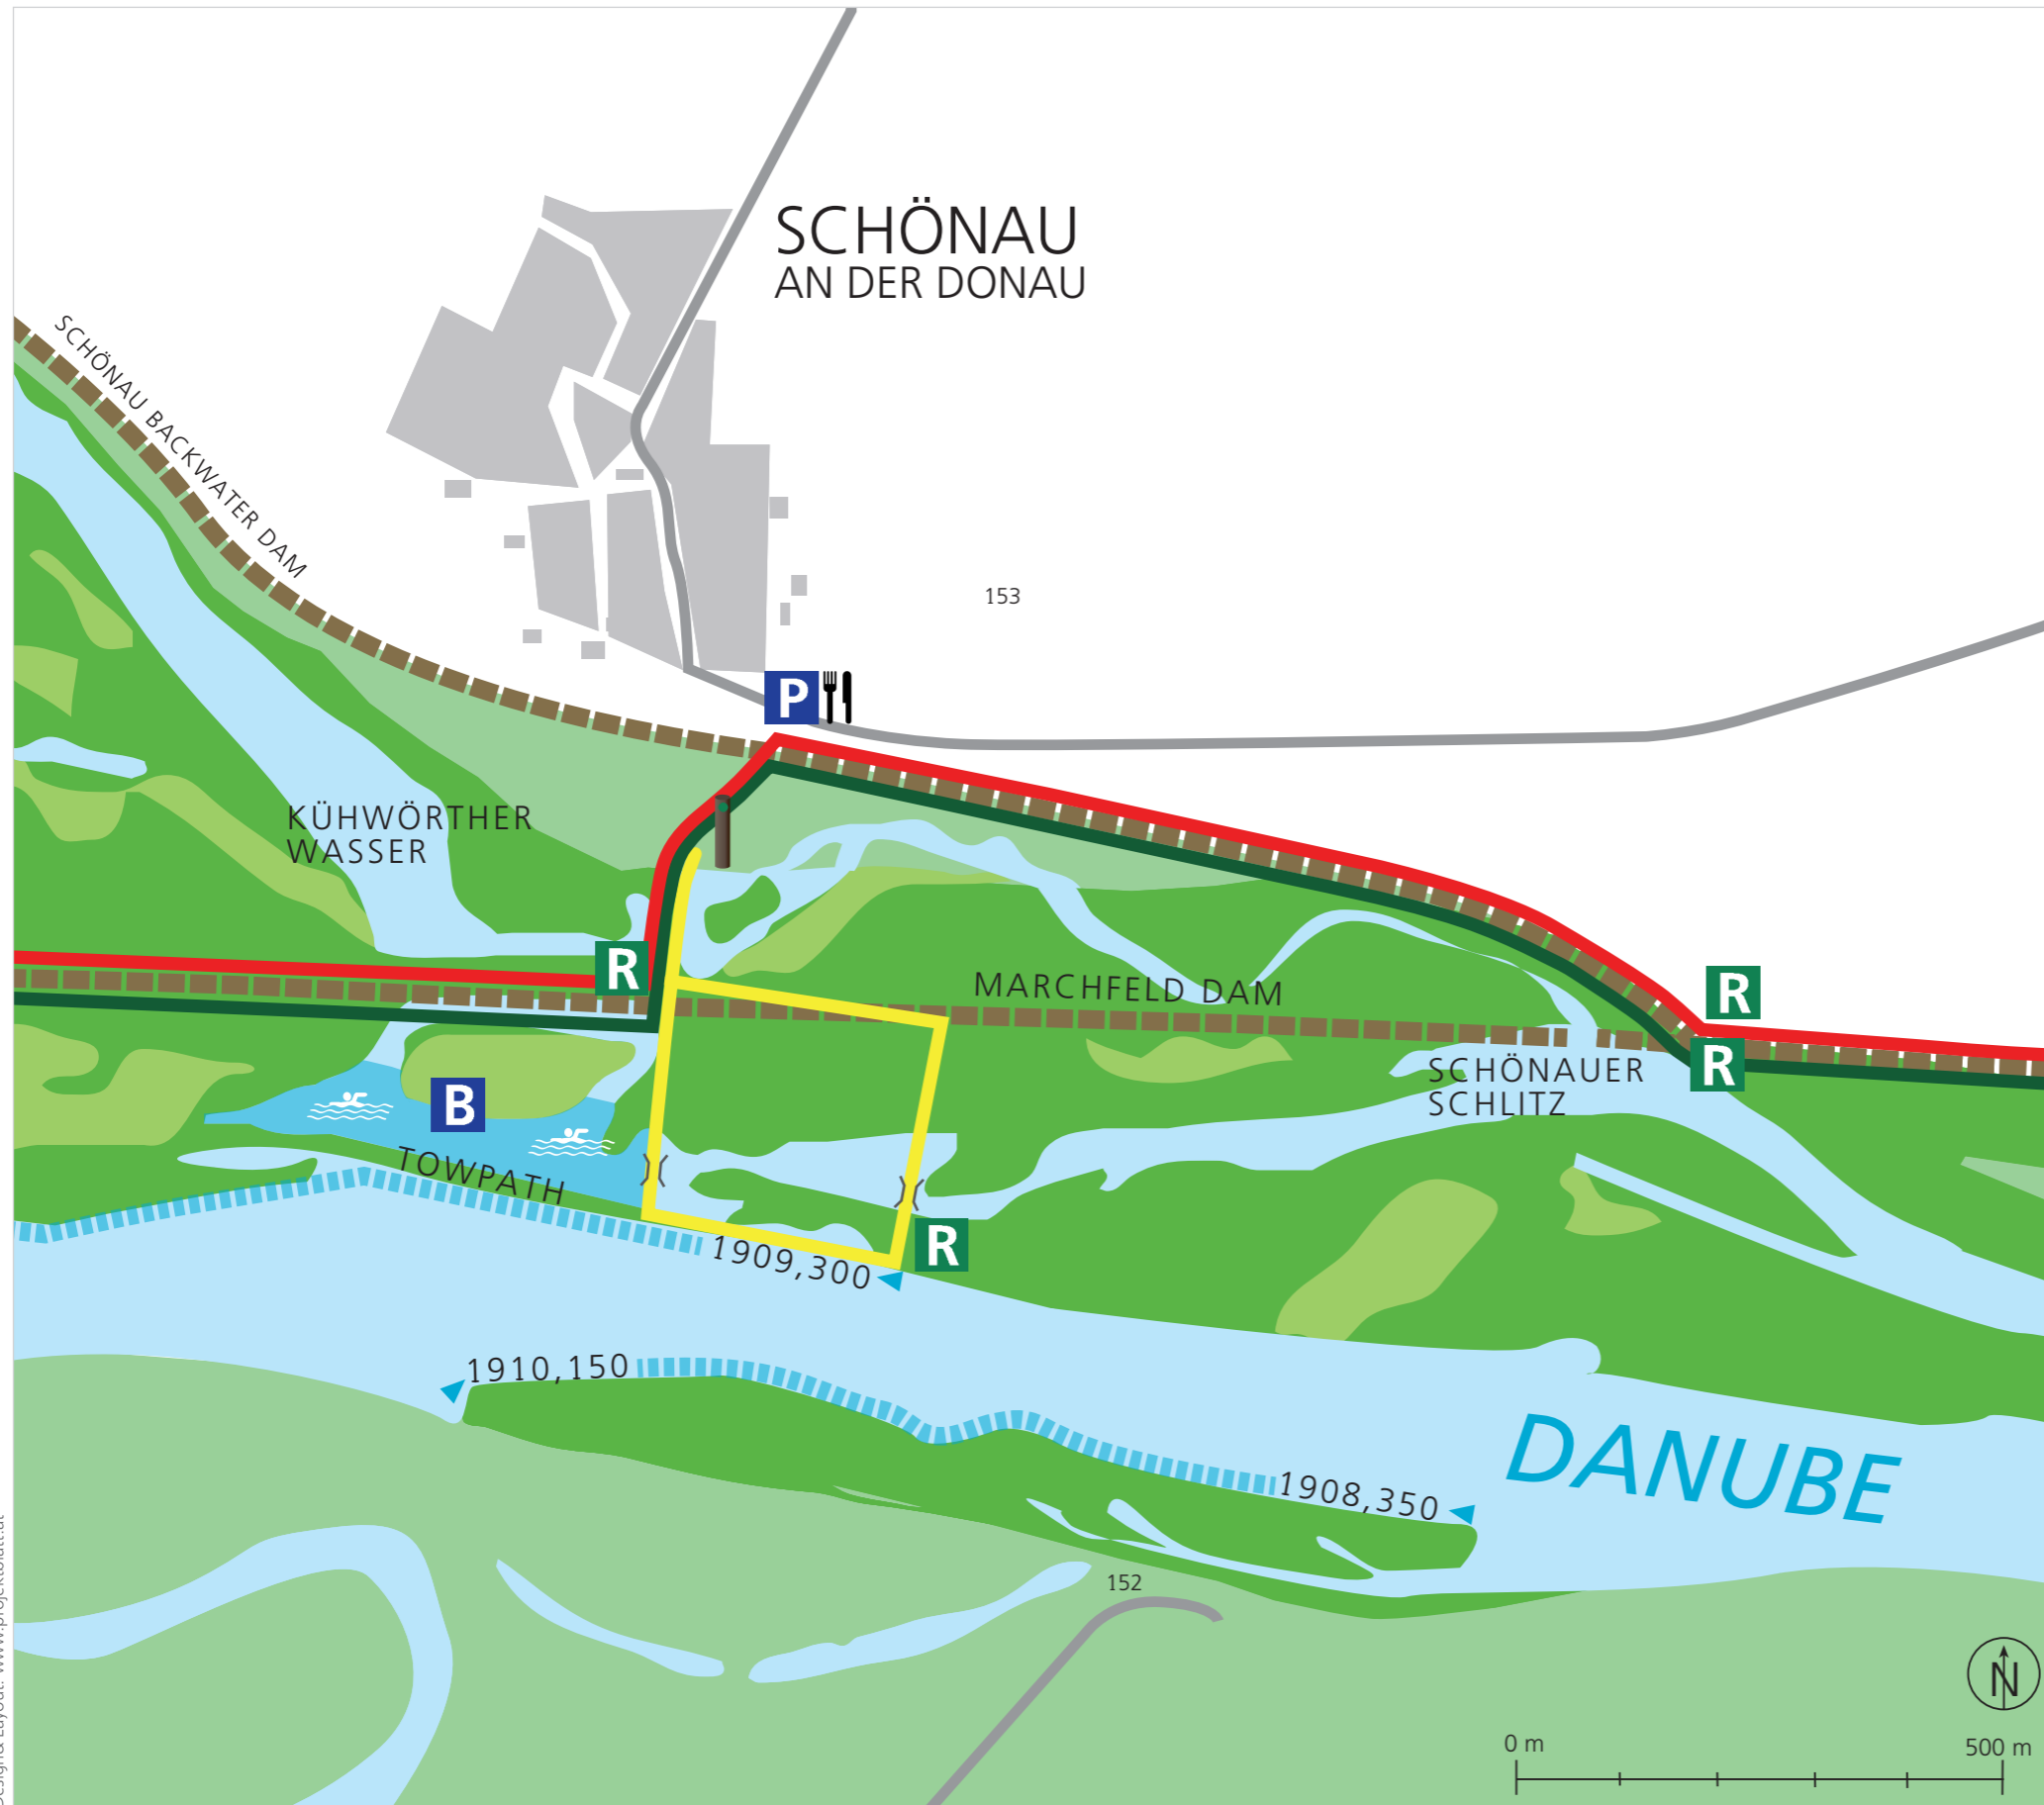

MAP OF TRAILS SCHÖNAU

Walking trails:

Schönauer Donaurunde – 2 km

- Forest
- Meadow
- Body of water
- City limits
- Wetlands outside of National Park
- Long-distance hiking trail 07
- Cycling/walking path
- Street
- Designated swimming/landing area
- Marchfeld dam
- National Park entrance
- Information
- Rest area
- Parking
- Swimming area