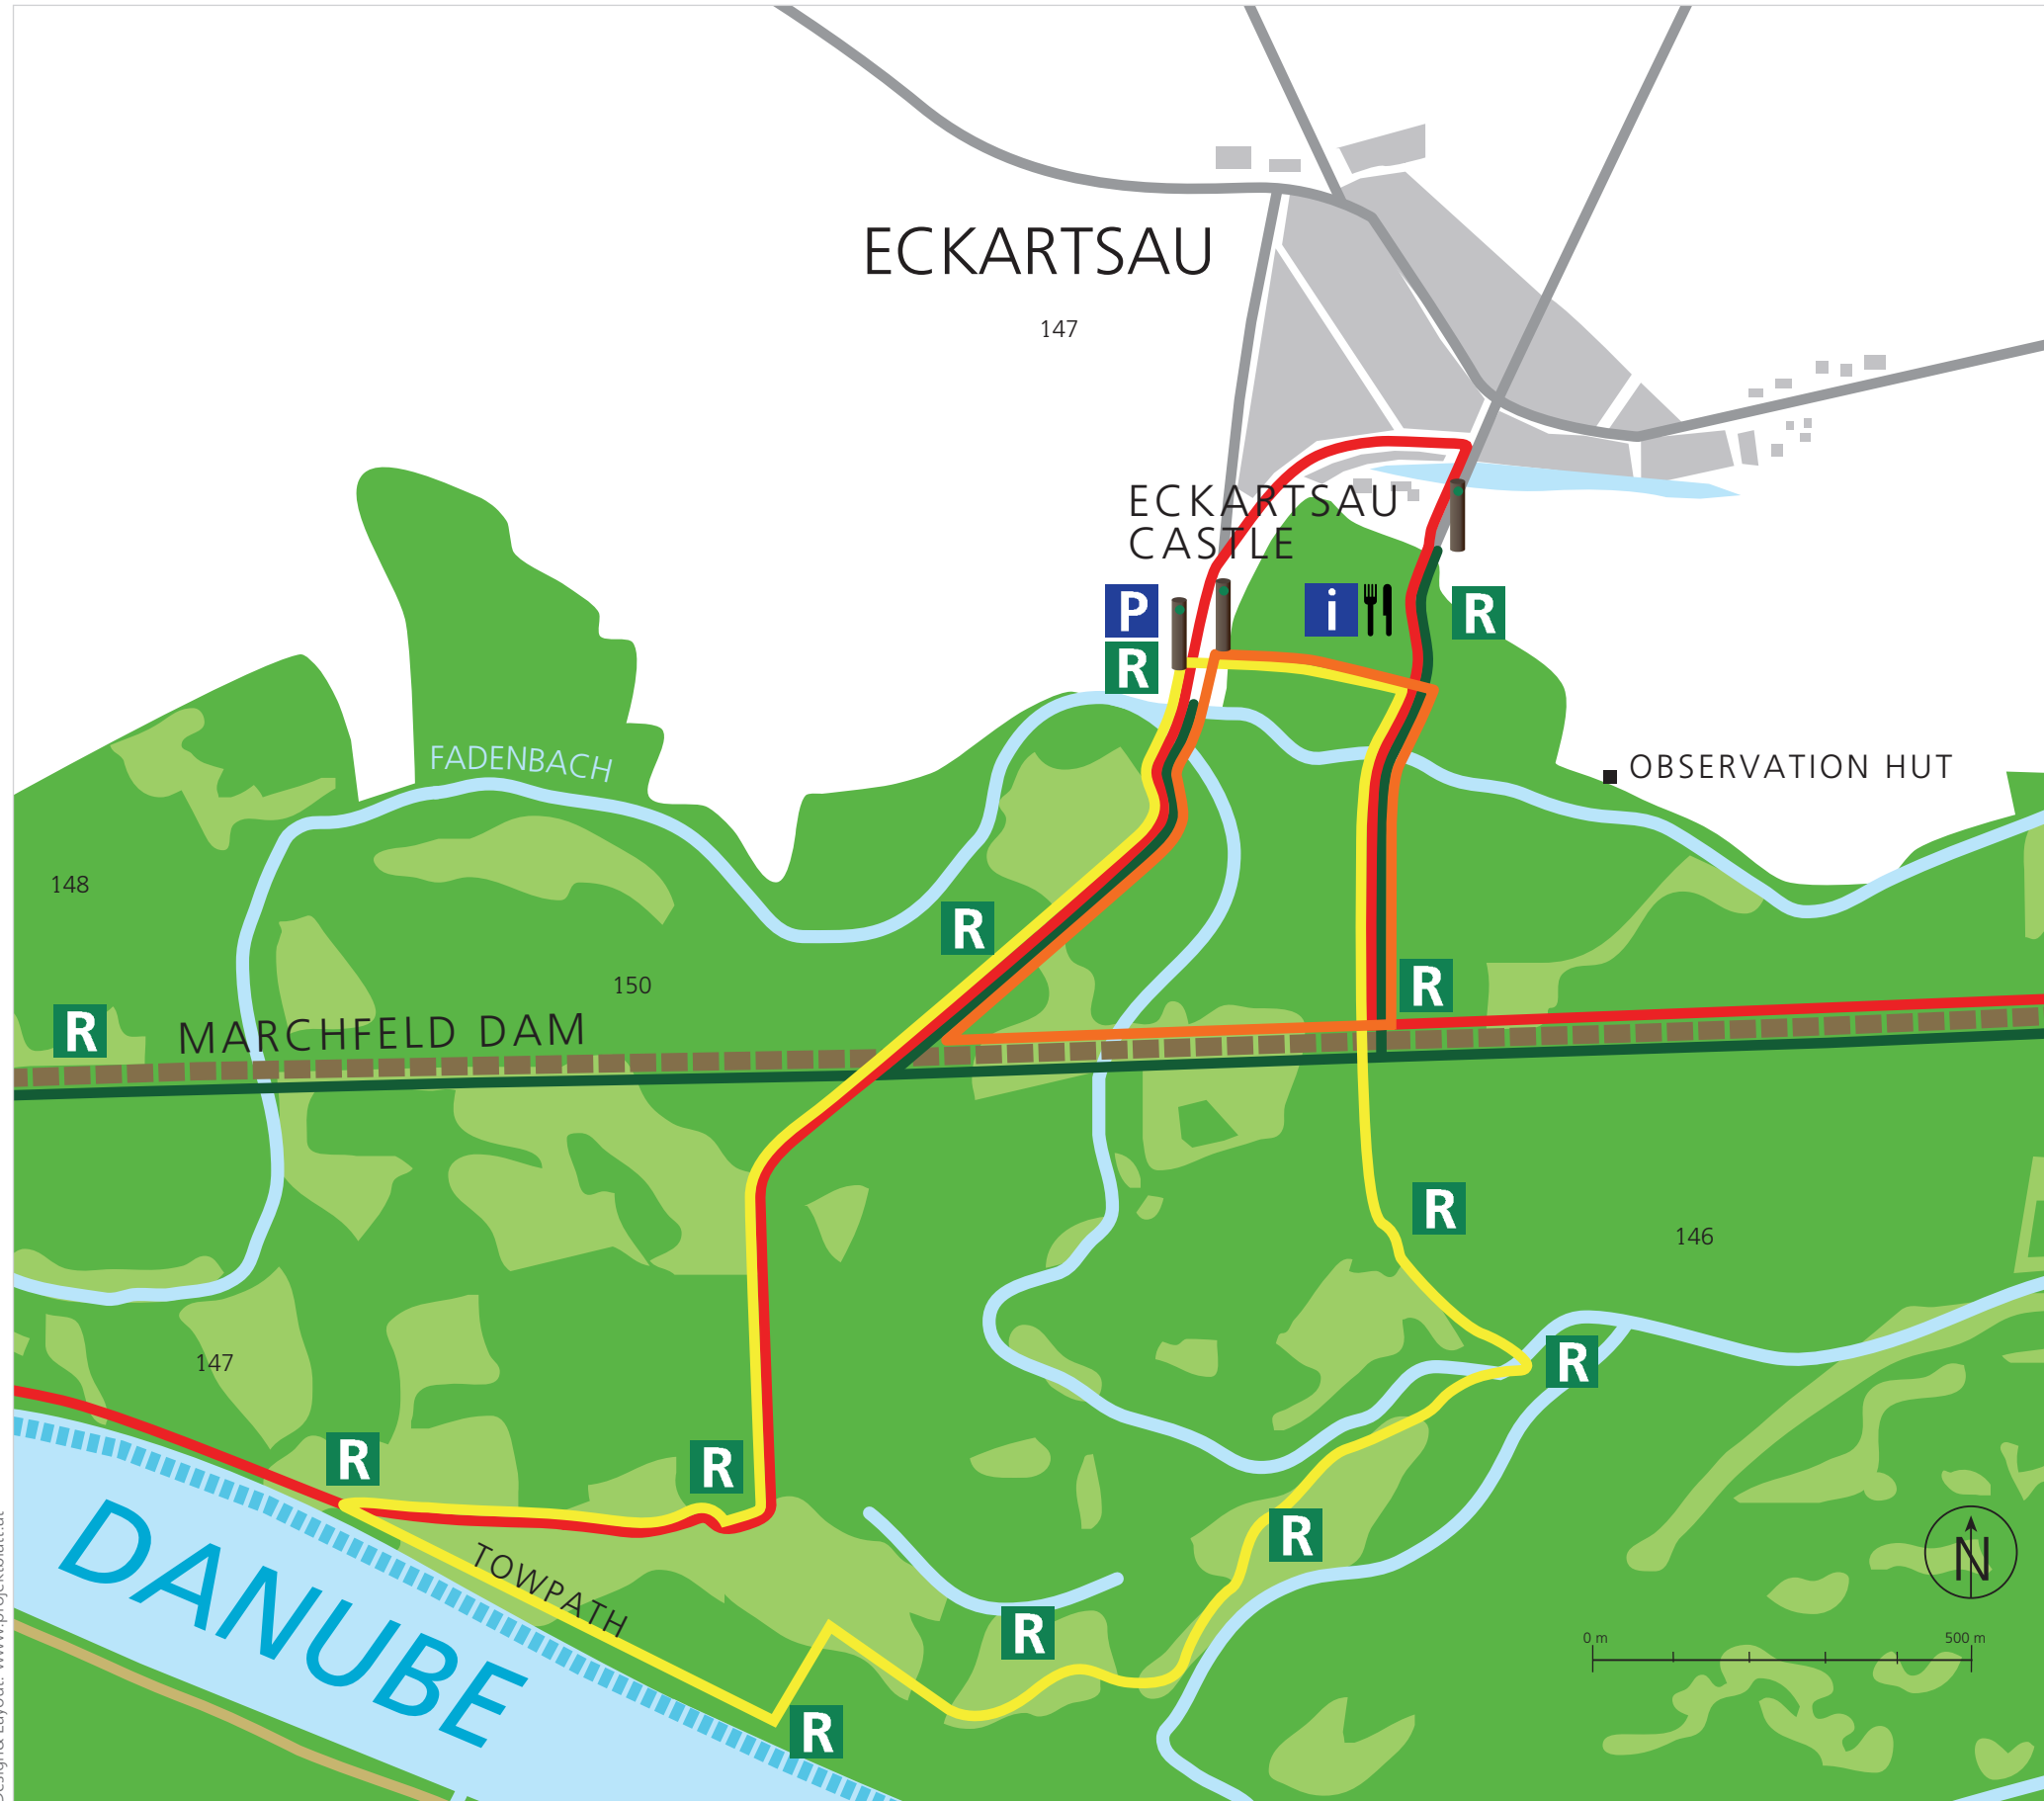

MAP OF TRAILS ECKARTSAU

Walking trails:

-  Große Donaurunde – 8 km
-  Rundweg Eckartsau – 3,3 km

-  Forest
-  Meadow
-  Body of water
-  City limits
-  Long-distance hiking trail 07
-  Cycling/walking path
-  Street
-  Designated swimming/landing area
-  Marchfeld dam
-  National Park entrance
-  Information
-  Rest area
-  Parking